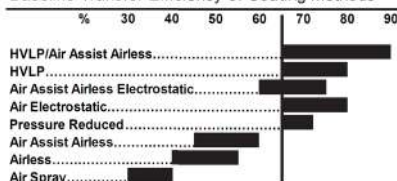

Transfer Efficiency

Baseline Transfer Efficiency of Coating Methods